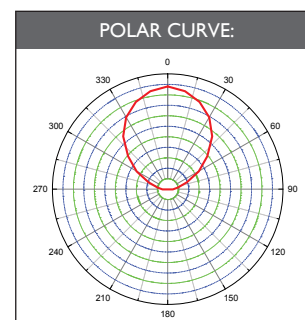

## 7.5W PLC LAMP (G24D-2P/GU24)

ALL New

Color Temp. (K)	Base	Item No.	Lumen (Lm)	Voltage	Power Factor	Dimming	Beam Angle (°)	Lifespan
2800 K	G24D	73629		110-120VAC				
	G24D	73626	600 lm	220-240VAC	> 0.9	No	90° (Rotary)	> 25,000 h
	GU24	73709		110-120VAC				
4000 K	G24D	73630		110-120VAC				
	G24D	73627	700 lm	220-240VAC	> 0.9	No	90° (Rotary)	> 25,000 h
	GU24	73710		110-120VAC				
6000 K	G24D	73631		110-120VAC				
	GU24	73711		110-120VAC				