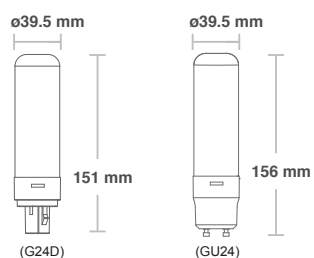

## 7.5W PLC LAMP (G24D-2P/GU24)

ALL New

Color Temp. (K)	Base	Item No.	Lumen (Lm)	Voltage	Power Factor	Dimming	Beam Angle (°)	Lifespan
2800 K	G24D	73629		110-120VAC				
	G24D	73626	600 lm	220-240VAC	> 0.9	No	90° (Rotary)	> 25,000 h
	GU24	73709		110-120VAC				
4000 K	G24D	73630		110-120VAC				
	G24D	73627	700 lm	220-240VAC	> 0.9	No	90° (Rotary)	> 25,000 h
	GU24	73710		110-120VAC				
6000 K	G24D	73631		110-120VAC				
	GU24	73711		110-120VAC				

## 9.5W PLC LAMP (G24D-2P)

Pending CE / UL approval

Color Temp. (K)	Base	Item No.	Lumen (Lm)	Voltage	Power Factor	Dimming	Beam Angle (°)	Lifespan
2800 K	G24D	73783	800 lm	110-120VAC	> 0.9	No	90° (Rotary)	> 25,000 h
		73781		220-240VAC				
4000 K	G24D	73784	900 lm	110-120VAC	> 0.9	No	90° (Rotary)	> 25,000 h
		73723		220-240VAC				
6000 K	G24D	73785	900 lm	110-120VAC	> 0.9	No	90° (Rotary)	> 25,000 h
		73782		220-240VAC				