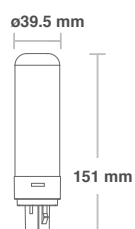

Pending CE / UL approval

Color Temp. (K)	Base	Item No.	Lumen (Lm)	Voltage	Power Factor	Dimming	Beam Angle (°)	Lifespan
2800 K	G24D	73783	800 lm	110-120VAC	> 0.9	No	90° (Rotary)	> 25,000 h
		73781		220-240VAC				
4000 K	G24D	73784	900 lm	110-120VAC	> 0.9	No	90° (Rotary)	> 25,000 h
		73723		220-240VAC				
6000 K	G24D	73785	900 lm	110-120VAC	> 0.9	No	90° (Rotary)	> 25,000 h
		73782		220-240VAC				

New